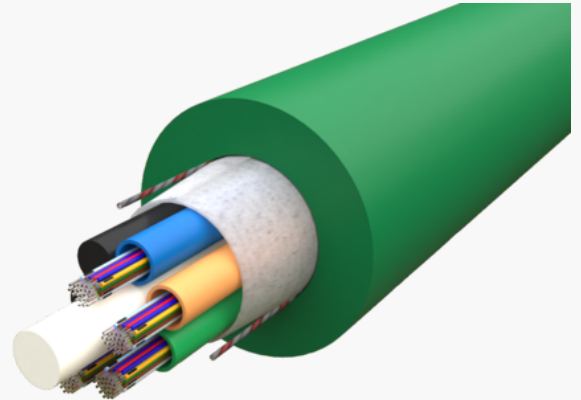

## DESCRIPTION

Multi purpose CPR rated cables used for both indoor installation and outdoor installation in ducts applications by pulling. Cable parameters such as cable flexibility, diameter and higher safety levels for fire and dangerous substances makes it optimized for safe and effective indoor installation as well as for outdoor installation in ducts.

The expected service life in normal use exceeds 30 years.

Product number	Product name	Fibre Count	Cable Construction	Cable Diameter
	Cables for outdoor-indoor installation MLT			
	Cables for outdoor-indoor installation SLIM			3 mm
	Cables for outdoor-indoor installation CLT		Central Loose Tube (CLT)	7 mm
	Cables for outdoor- indoor installation Dual Jacket		Tight Buffered (TB)	5 mm