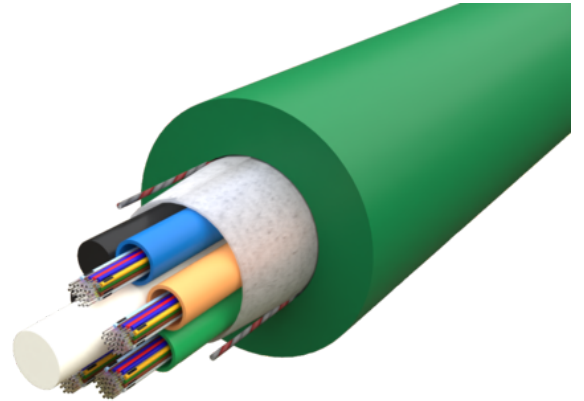

Cables for outdoor-indoor installation

DESCRIPTION

Multi purpose CPR rated cables used for both indoor installation and outdoor installation in ducts applications by pulling. Cable parameters such as cable flexibility, diameter and higher safety levels for fire and dangerous substances makes it optimized for safe and effective indoor installation as well as for outdoor installation in ducts.

The expected service life in normal use exceeds 30 years.

Product number	Product name	Fibre Count	Cable Construction	Cable Diameter
	Cables for outdoor-indoor installation MLT			
	Cables for outdoor-indoor installation SLIM			3 mm
	Cables for outdoor-indoor installation CLT		Central Loose Tube (CLT)	7 mm