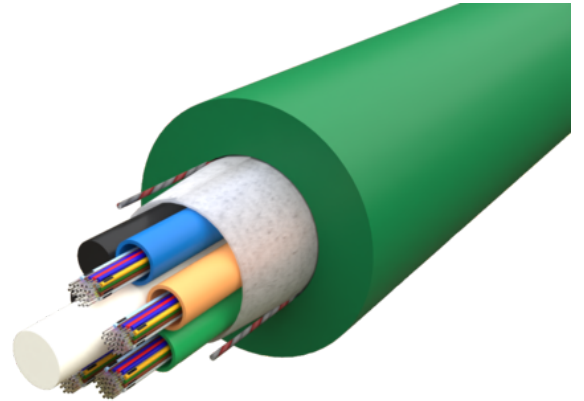

## DESCRIPTION

Multi purpose CPR rated cables used for both indoor installation and outdoor installation in ducts applications by pulling. Cable parameters such as cable flexibility, diameter and higher safety levels for fire and dangerous substances makes it optimized for safe and effective indoor installation as well as for outdoor installation in ducts.

The expected service life in normal use exceeds 30 years.

Product number	Product name	Fibre Count	Cable Construction	Cable Diameter
	Cables for outdoor-indoor installation MLT			
	Cables for outdoor-indoor installation SLIM			3 mm
	Cables for outdoor-indoor installation CLT		Central Loose Tube (CLT)	7 mm