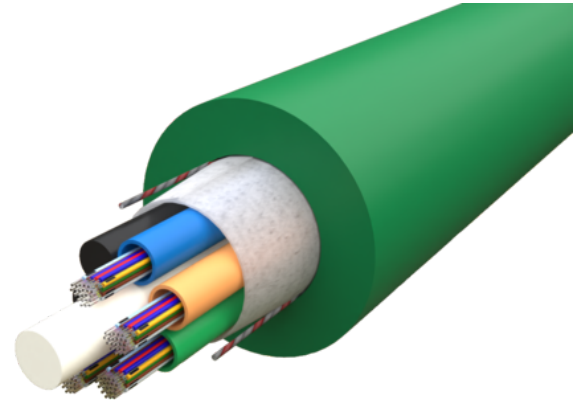

Cables for outdoor-indoor installation

DESCRIPTION

Multi purpose CPR rated cables used for both indoor installation and outdoor installation in ducts applications by pulling. Cable parameters such as cable flexibility, diameter and higher safety levels for fire and dangerous substances makes it optimized for safe and effective indoor installation as well as for outdoor installation in ducts.

The expected service life in normal use exceeds 30 years.

Product number	Product name	Fibre Count	Cable Construction	Cable Diameter
	Cables for outdoor-indoor installation MLT			
	Cables for outdoor-indoor installation SLIM			3 mm
	Cables for outdoor-indoor installation CLT		Central Loose Tube (CLT)	7 mm
	Cables for outdoor- indoor installation Dual Jacket		Tight Buffered (TB)	5 mm